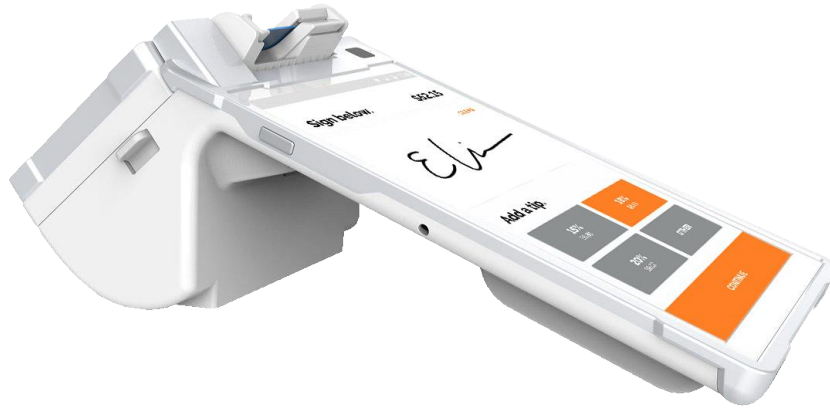

# PAX E600 Mini POS Terminal

Free Replacement for Life!

\$34.95/Month. \$64.95 One-Time Setup.

The PAX E600Mini is an Android based point-of-sale terminal. It's a thin and light terminal that is the perfect solution for on-the-go payments.

## Payment Types

- PIN Debit
- EMV Chip
- NFC Contactless
- Magstripe

## Key Features

- Quick Setup/Easy To Use
- 8" Display
- Customer Facing Display
- Built-in Barcode Scanner
- Built-in Receipt Printer